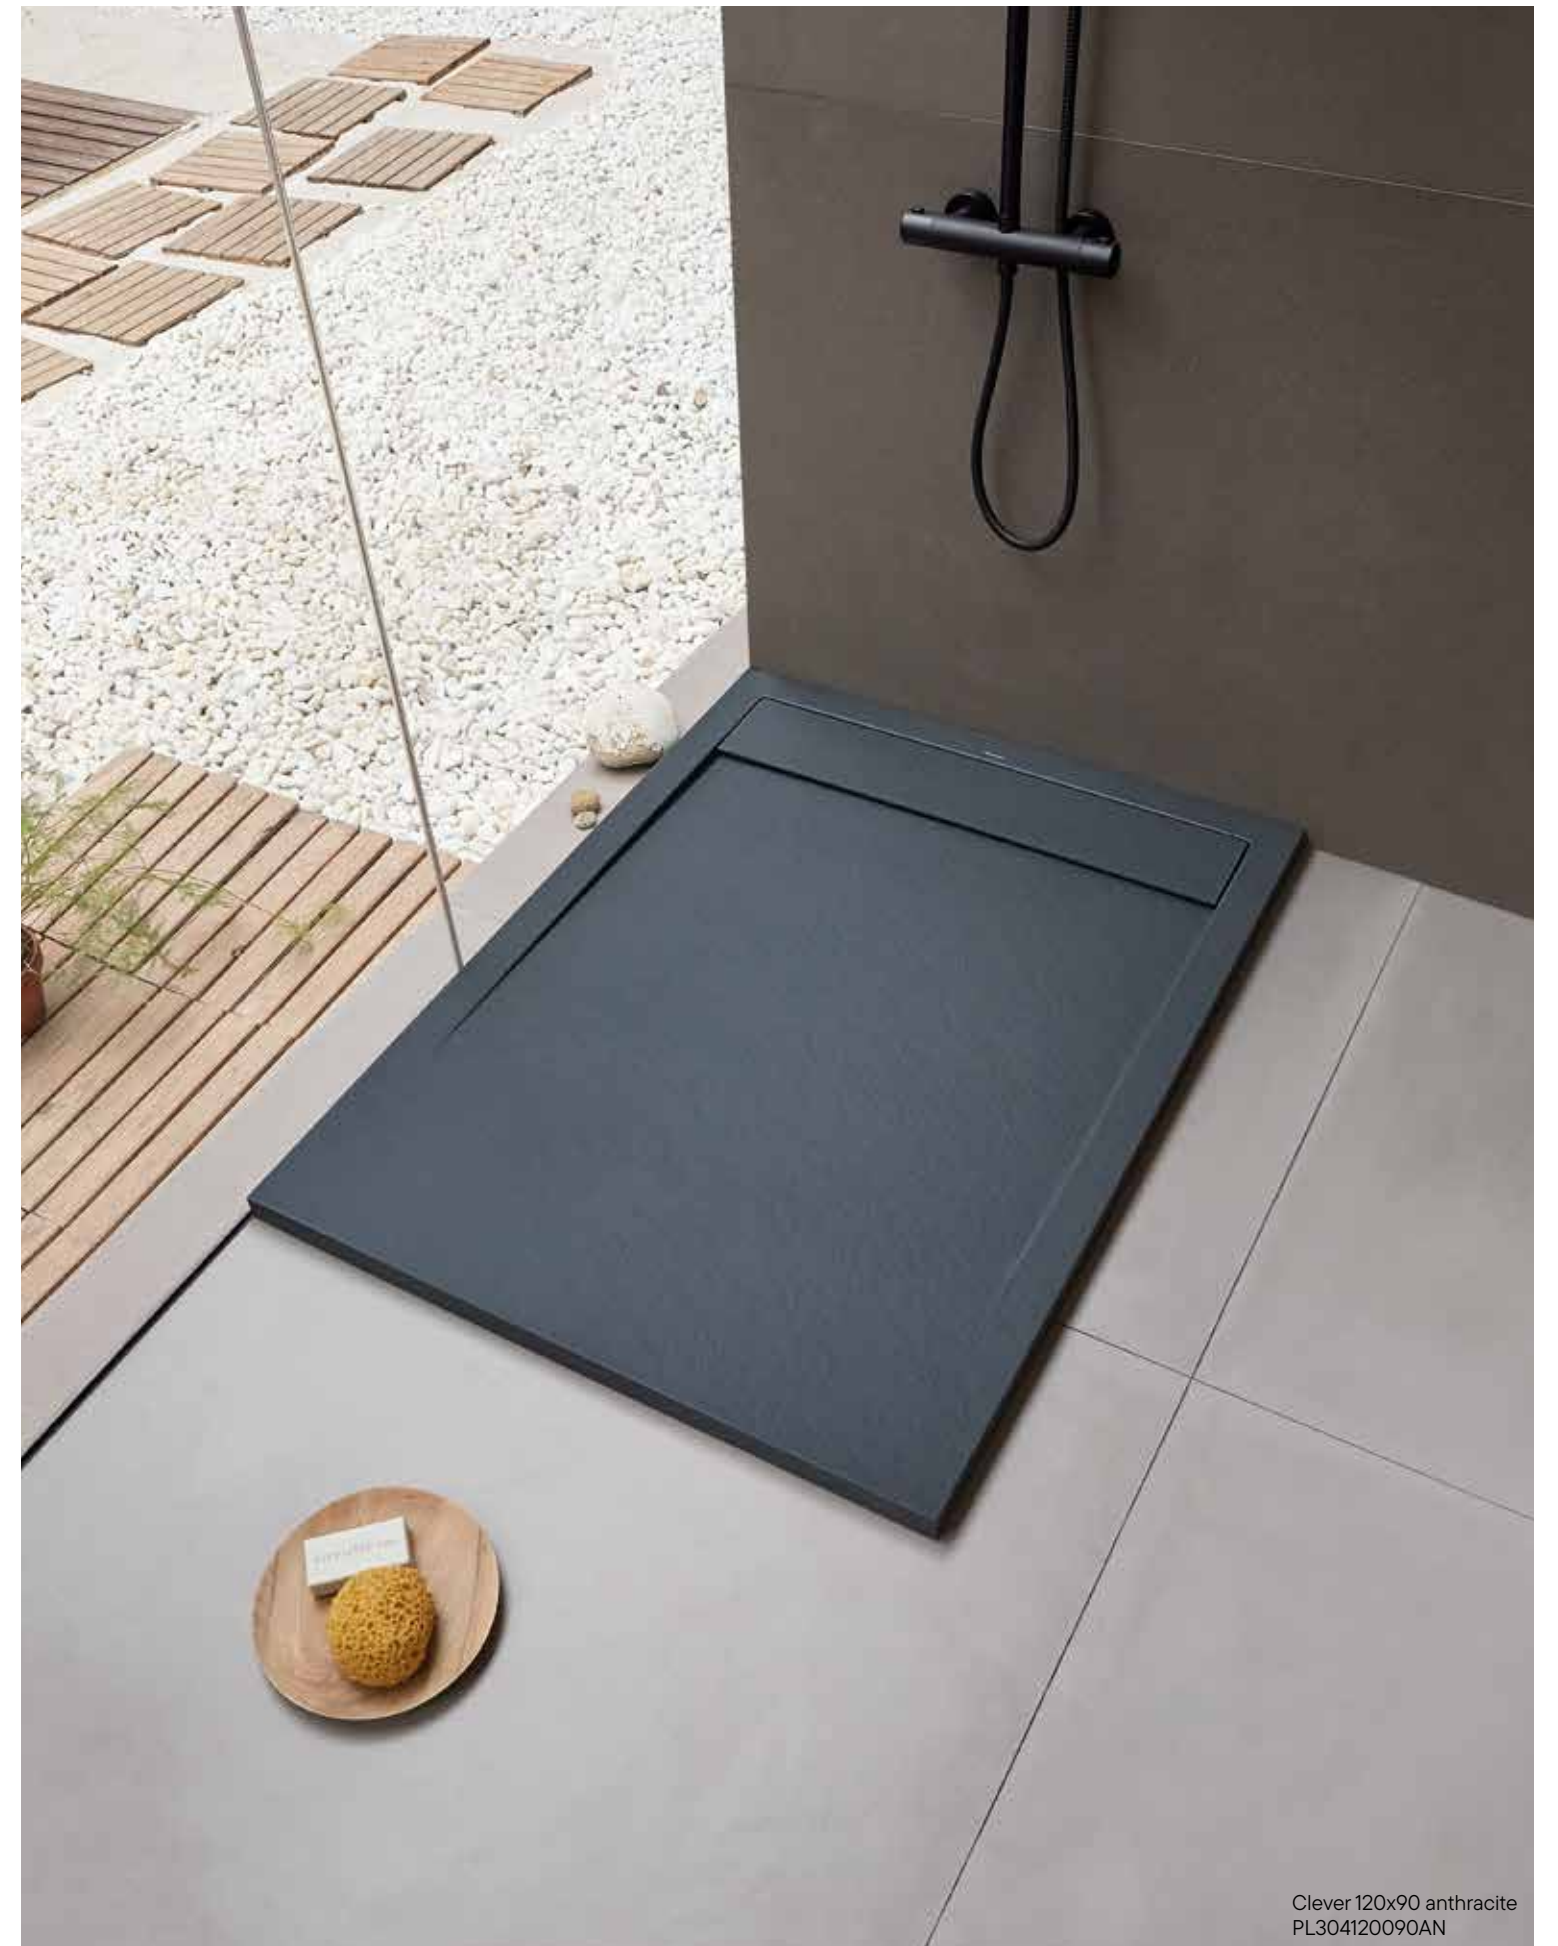

# Clever

sanydur gel coat

SLATE  
TEXTURE

COLOR  
MATERIA

MADE  
TO MEASURE

+ Clever series

Lavabo  
Washbasin  
Vasque

Clever 120x90 anthracite  
PL304120090AN